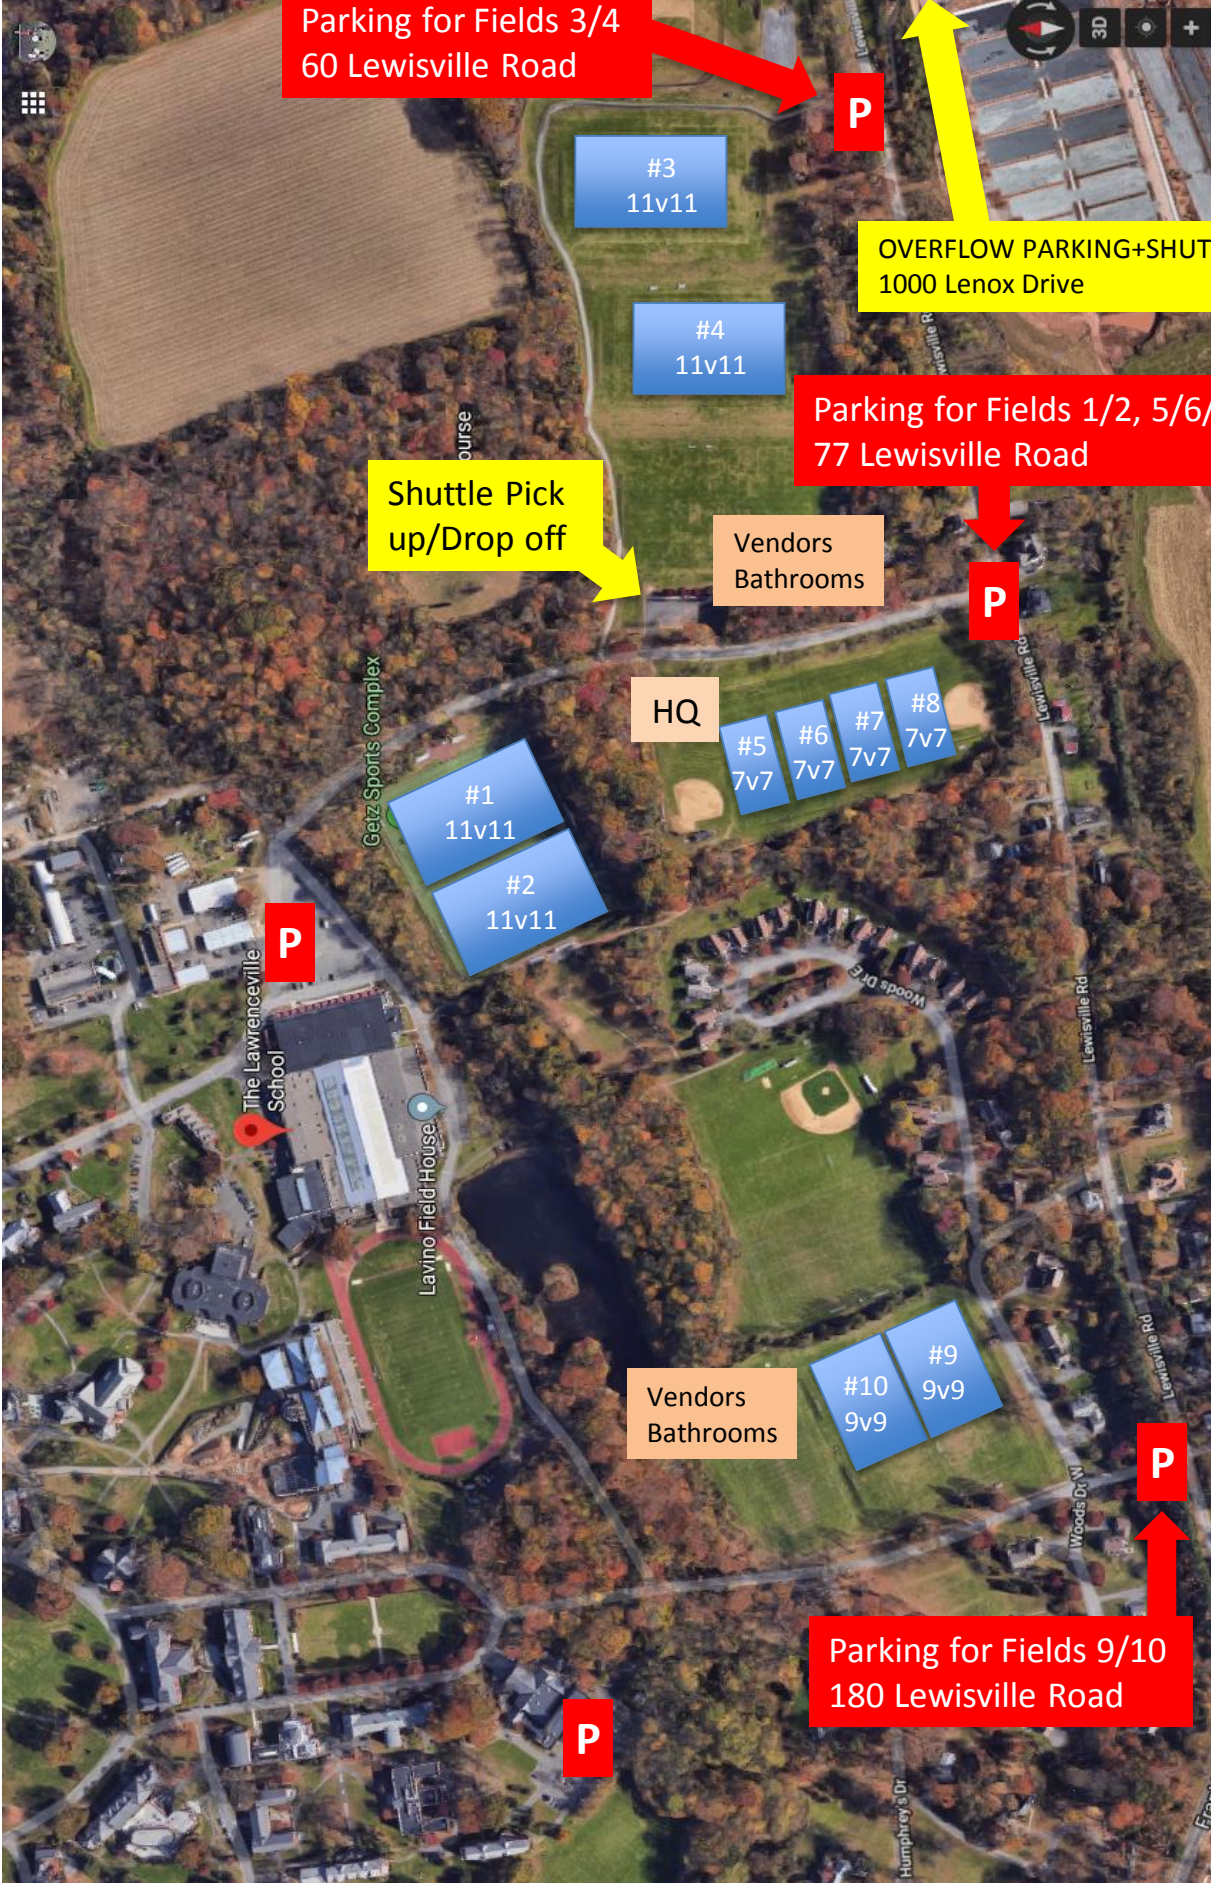

Parking for Fields 3/4
60 Lewisville Road

P

OVERFLOW PARKING+SHUTTLE
1000 Lenox Drive

Parking for Fields 1/2, 5/6/7/8
77 Lewisville Road

P

Shuttle Pick
up/Drop off

Vendors
Bathrooms

HQ

Getz Sports Complex

P

The Lawrenceville
School

Lavino Field House

#1
11v11

#2
11v11

#3
11v11

#4
11v11

#5
7v7

#6
7v7

#7
7v7

#8
7v7

Vendors
Bathrooms

#9
9v9

#10
9v9

Parking for Fields 9/10
180 Lewisville Road

P

P